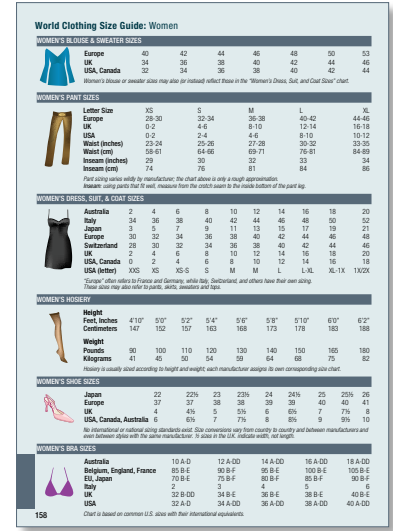

Lithocase Cover Customized full-color design with company logo, name and tagline on front, back and spine

World Travel Atlas

Size: 5" x 7" (13 x 15.5cm); 216 pages

Contents:

- 104 pages of brilliant full-color maps
- Country Data for 180 Countries
- World Currency Guide
- World Dialing Guide
- World Clothing Size Guides
- World Airports with IATA Codes
- World Electricity Guide
- World Electric Plugs & Modem Plugs
- Web-Based E-mail/Wi-Fi
- GSM World Phones & SIM Cards
- Travel Health & Travel Safety
- Essential Terms in 20 Languages
- Largest, Highest, Longest Lists
- Country Trivia
- World Weights & Measures

Currencies of the World
Electricity, Electric Converters, World Electric Plugs
Country Trivia

World Airports with IATA Codes
Essential Terms in 20 Languages
Largest, Highest, Longest Lists

World Clothing Size Guide: Women
(Size Guide: Men not shown)