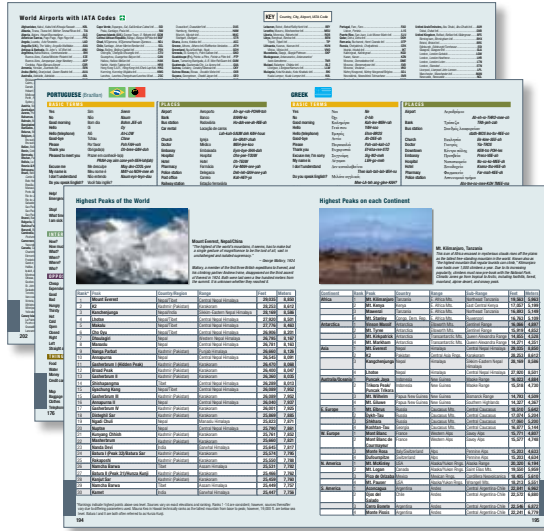

Lithocase Cover Customized full-color design with company logo, name and tagline on front, back and spine

World Travel Atlas

Size: 5" x 7" (13 x 15.5cm); 216 pages

Contents:

- 104 pages of brilliant full-color maps
- Country Data for 180 Countries
- World Currency Guide
- World Dialing Guide
- World Clothing Size Guides
- World Airports with IATA Codes
- World Electricity Guide
- World Electric Plugs & Modem Plugs
- Web-Based E-mail/Wi-Fi
- GSM World Phones & SIM Cards
- Travel Health & Travel Safety
- Essential Terms in 20 Languages
- Largest, Highest, Longest Lists
- Country Trivia
- World Weights & Measures

800 Lindberg Lane, Suite 190 • Petaluma, CA 94952 • USA

T: (707) 778-1124 ext. 5 • F: (707) 778-1329 • www.WorldTradePress.com • sales@worldtradepress.com

WORLD TRAVEL ATLAS

These are just 7 of the 21 new features!

Currencies of the World
Electricity, Electric Converters, World Electric Plugs
Country Trivia

World Airports with IATA Codes
Essential Terms in 20 Languages
Largest, Highest, Longest Lists

World Clothing Size Guide: Women
(Size Guide: Men not shown)