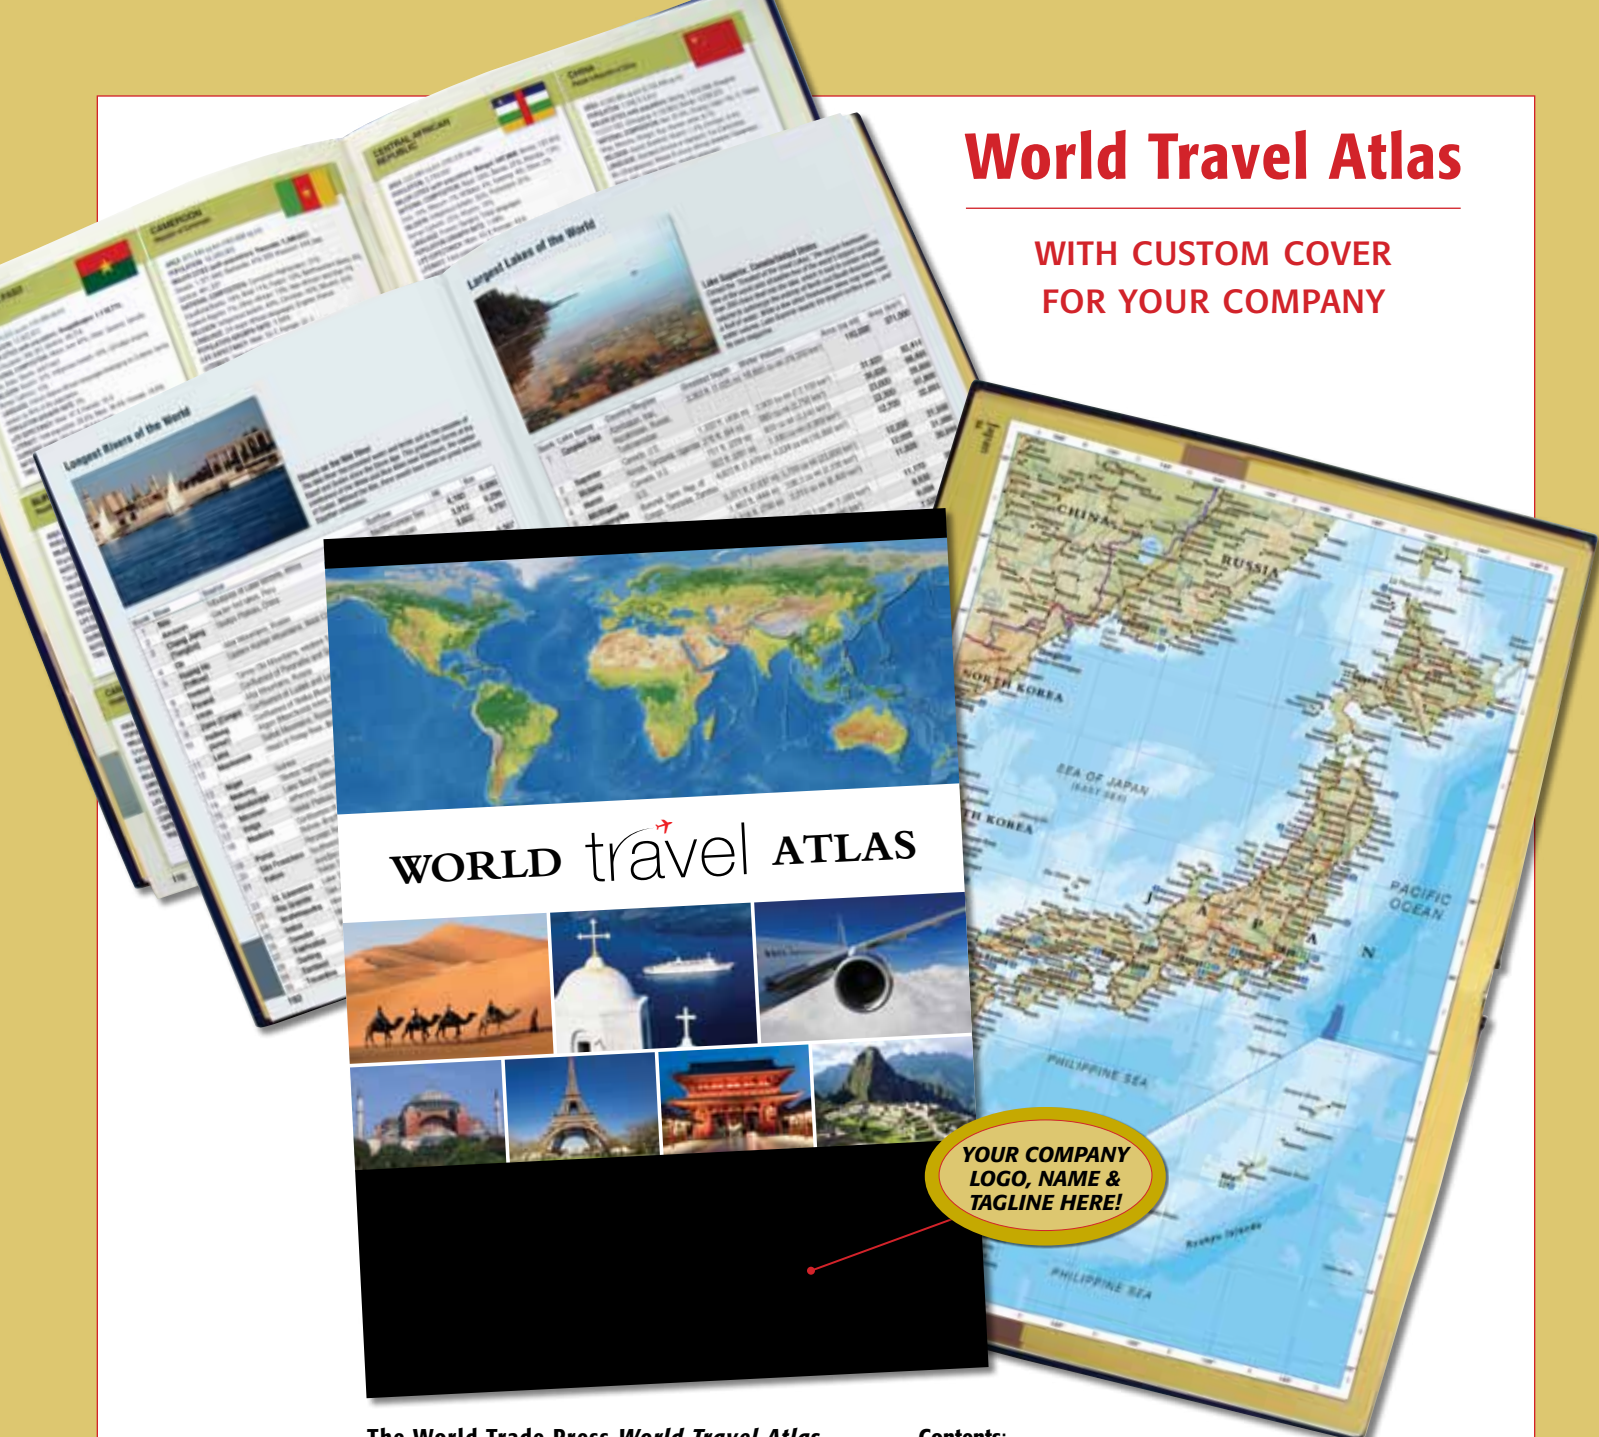

World Travel Atlas

WITH CUSTOM COVER
FOR YOUR COMPANY

The World Trade Press *World Travel Atlas* (co-branded with your company name and logo) is the perfect way to promote your travel-related business.

Use the *World Travel Atlas* as:

Lithocase Cover Customized full-color design with company logo, name and tagline on front, back and spine

World Travel Atlas

Size: 5" x 7" (13 x 15.5cm); 216 pages

Contents:

- 104 pages of brilliant full-color maps
- Country Data for 180 Countries
- World Currency Guide
- World Dialing Guide
- World Clothing Size Guides
- World Airports with IATA Codes
- World Electricity Guide
- World Electric Plugs & Modem Plugs
- Web-Based E-mail/Wi-Fi
- GSM World Phones & SIM Cards
- Travel Health & Travel Safety
- Essential Terms in 20 Languages
- Largest, Highest, Longest Lists
- Country Trivia
- World Weights & Measures

WORLD TRAVEL ATLAS BULK ORDER PRICE SHEET

August 18, 2008

World Travel Atlas

Quality hardcover, 216 pages, page size: 5" x 7"; book with cover: 5.25" x 7.25"

Quantity Purchased at one time	Stock Cover	Gold Foil Stamp Front Cover	Lithocase Custom Cover	Custom 16-page Signature
1 copy retail	\$ 27.00 /unit	not available	not available	not available
10-49	\$ 21.50 /unit	not available	not available	not available
50-99	\$ 18.50 /unit	not available	not available	not available
100+	\$ 16.50 /unit	\$ 23.50 /unit	not available	not available
250	\$ 14.50 /unit	\$ 19.50 /unit	not available	not available
500	\$ 13.50 /unit	\$ 15.50 /unit	not available	not available
1,000	\$ 11.00 /unit	\$ 12.00 /unit	\$ 13.50 /unit	add \$ 2.40/unit
2,500	\$ 9.50 /unit	\$ 10.00 /unit	\$ 12.00 /unit	add \$ 1.70/unit
5,000	\$ 8.00 /unit	\$ 8.50 /unit	\$ 11.00 /unit	add \$ 0.90/unit
10,000	\$ 7.00 /unit	\$ 7.50 /unit	\$ 7.50 /unit	add \$ 0.70/unit
20,000	\$ 6.00 /unit	\$ 6.50 /unit	\$ 6.50 /unit	add \$ 0.60/unit